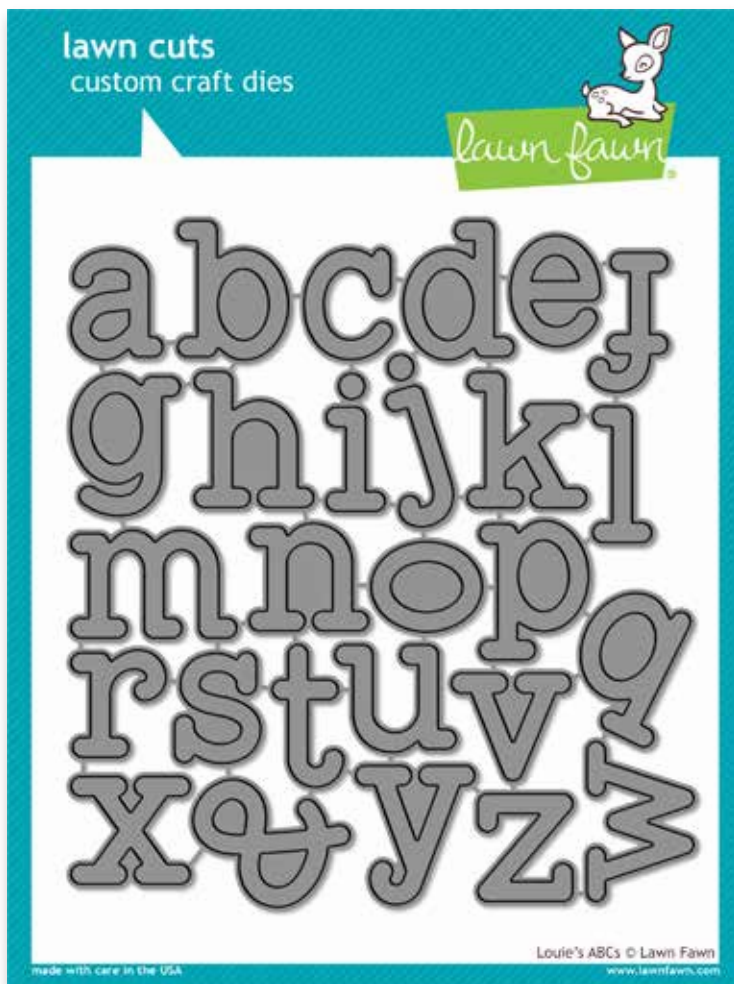

louie's ABCs LF688