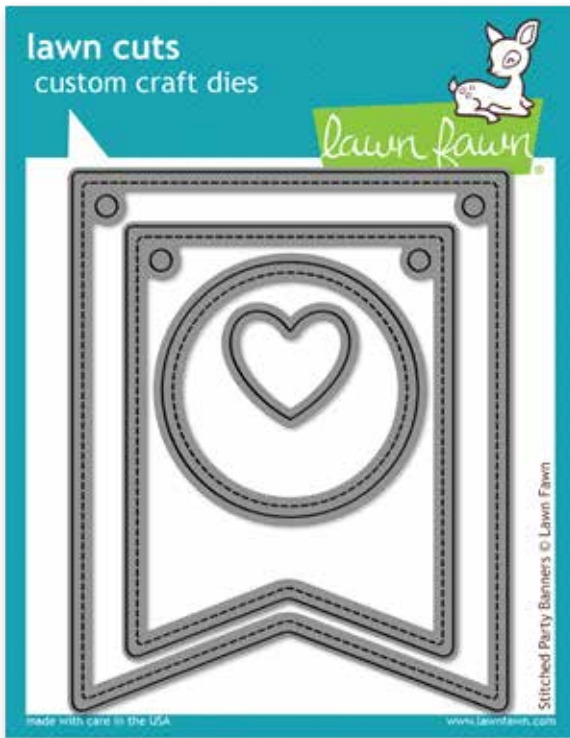

Matching Lawn Cuts dies: LF679

Eight new stamp sets and matching Lawn Cuts dies!

life is good

LF680

Matching Lawn Cuts dies: LF681

hello baby

LF673

Matching Lawn Cuts dies: LF674

Visit us online to find more inspiring samples!

love you s'more

LF671

Matching Lawn Cuts dies: LF672

stitched party banners LF687

Four cute new stand-alone Lawn Cuts dies, plus four new coordinating dies to match classic sets!