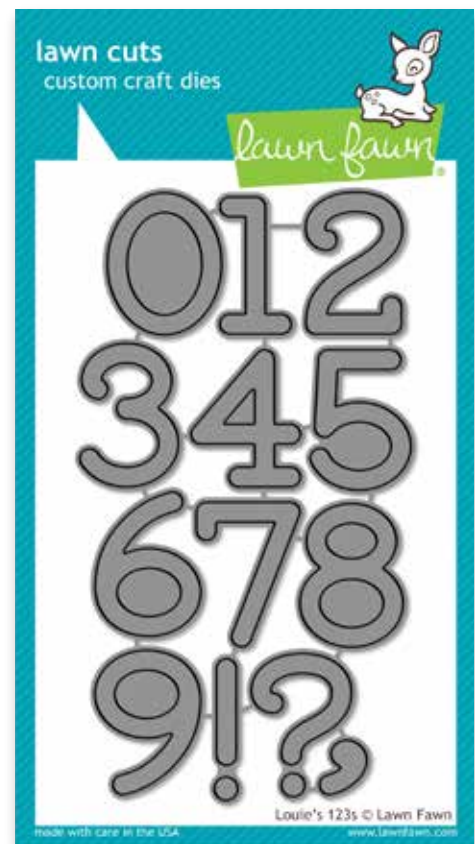

Matching Lawn Cuts dies: LF679

Eight new stamp sets and matching Lawn Cuts dies!

life is good

LF680

Matching Lawn Cuts dies: LF681

hello baby

LF673

Matching Lawn Cuts dies: LF674

Visit us online to find more inspiring samples!

love you s'more

LF671

Matching Lawn Cuts dies: LF672

stitched party banners LF687

Four cute new stand-alone Lawn Cuts dies, plus four new coordinating dies to match classic sets!

scripty thanks LF690

louie's ABCs LF688

louie's 123s LF689

critters in the 'burbs LF310

Matching Lawn Cuts dies: LF685

critters on the farm LF355

Matching Lawn Cuts dies: LF686

critters down under LF391