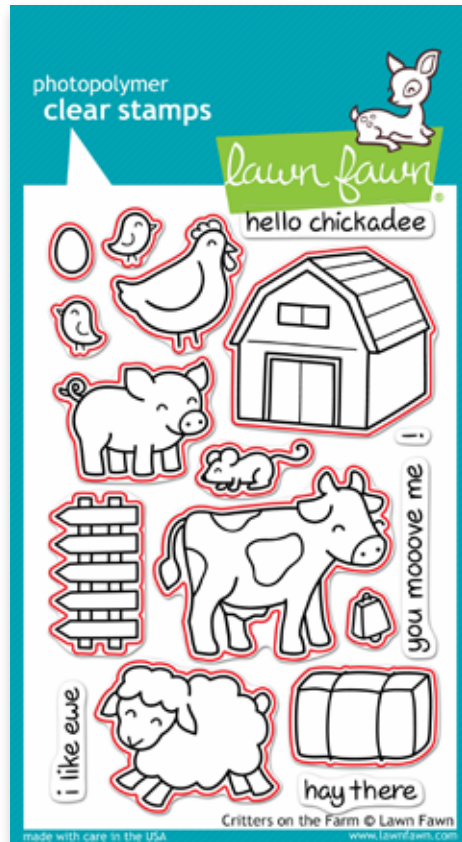

Visit us online to find more inspiring samples!

love you s'more

LF671

Matching Lawn Cuts dies: LF672

stitched party banners LF687

Four cute new stand-alone Lawn Cuts dies, plus four new coordinating dies to match classic sets!

scripty thanks LF690

louie's ABCs LF688

louie's 123s LF689

critters in the 'burbs LF310

Matching Lawn Cuts dies: LF685

critters on the farm LF355

Matching Lawn Cuts dies: LF686

critters down under LF391

Matching Lawn Cuts dies: LF684

plus one LF337

Matching Lawn Cuts dies: LF591

freshly cut grass line dance LF695

Let's Polka is back, with a new 12x12" paper! See the whole collection at lawnfawn.com.