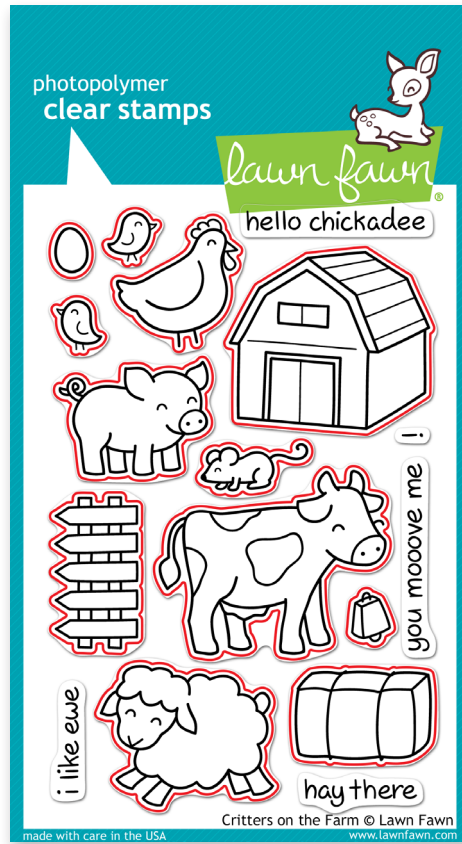

critters on the farm LF355

Matching Lawn Cuts dies: LF686