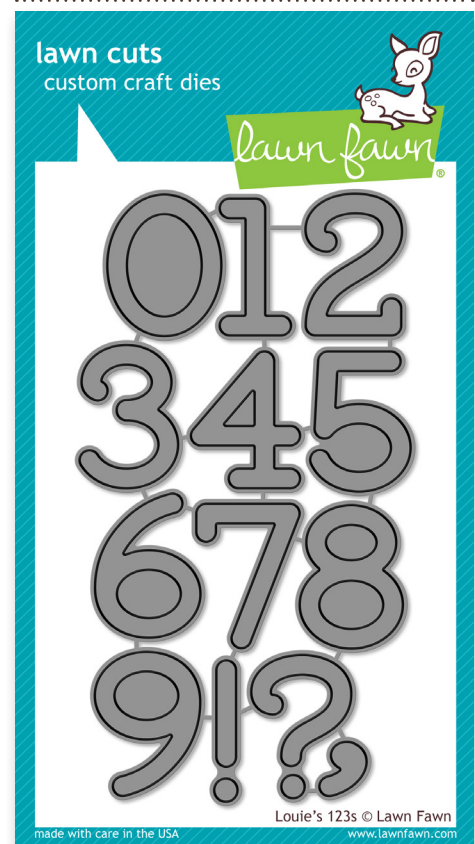

Matching Lawn Cuts dies: LF679

Eight new stamp sets and matching Lawn Cuts dies!

Matching Lawn Cuts dies: LF681

Matching Lawn Cuts dies: LF674

Visit us online to find more inspiring samples!

Matching Lawn Cuts dies: LF672

stitched party banners LF687

Four cute new stand-alone Lawn Cuts dies, plus four new coordinating dies to match classic sets!

scripty thanks LF690

louie's ABCs LF688

louie's 123s LF689

critters in the 'burbs LF310

Let's Polka is back, with a new 12x12" paper!
See the whole collection at lawnfawn.com.