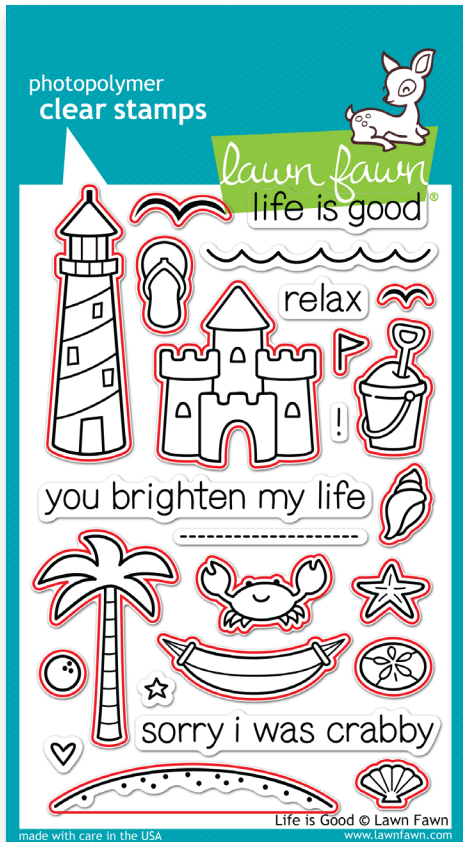

beep boop birthday

LF676

Matching Lawn Cuts dies: LF677

get well soon

LF682

Matching Lawn Cuts dies: LF683

wish you were here, too

LF678

Matching Lawn Cuts dies: LF679

Eight new stamp sets and matching Lawn Cuts dies!

Matching Lawn Cuts dies: LF681

Matching Lawn Cuts dies: LF674

Visit us online to find more inspiring samples!

Matching Lawn Cuts dies: LF672