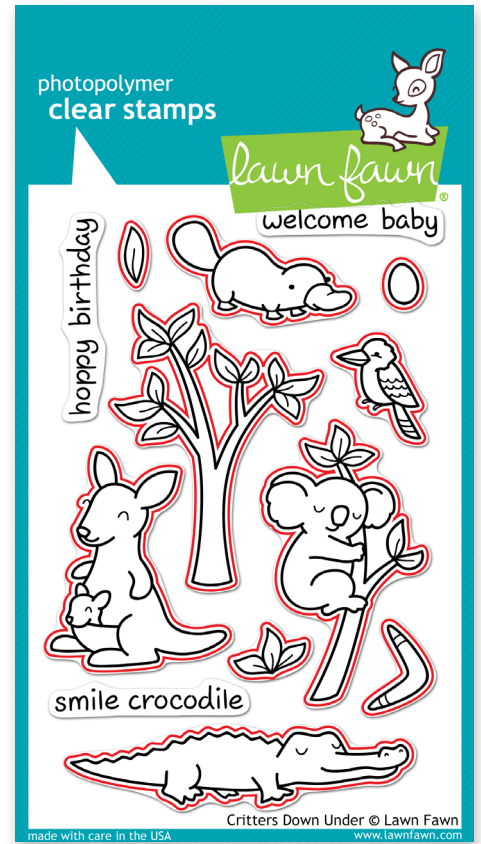

critters down under LF391

Matching Lawn Cuts dies: LF684