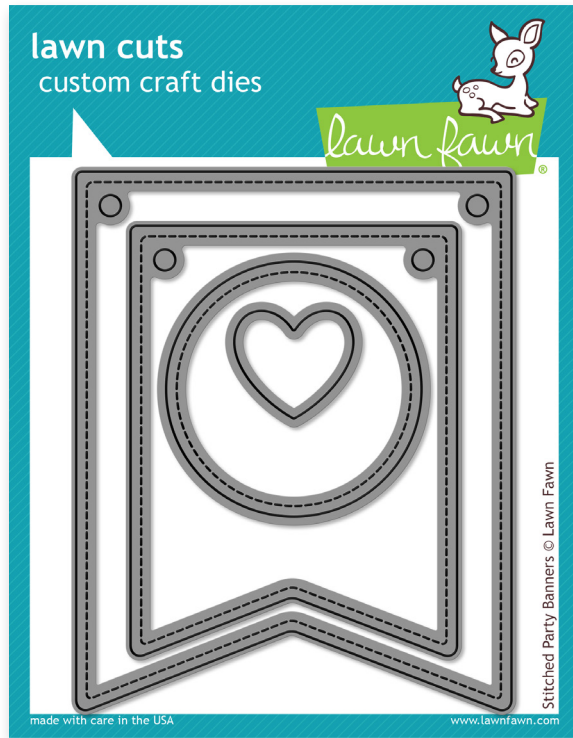

Matching Lawn Cuts dies: LF679

Eight new stamp sets and matching Lawn Cuts dies!

Matching Lawn Cuts dies: LF681

Matching Lawn Cuts dies: LF674

Visit us online to find more inspiring samples!

Matching Lawn Cuts dies: LF672

stitched party banners LF687

Four cute new stand-alone Lawn Cuts dies, plus four new coordinating dies to match classic sets!

scripty thanks LF690

louie's ABCs LF688

louie's 123s LF689

critters in the 'burbs LF310