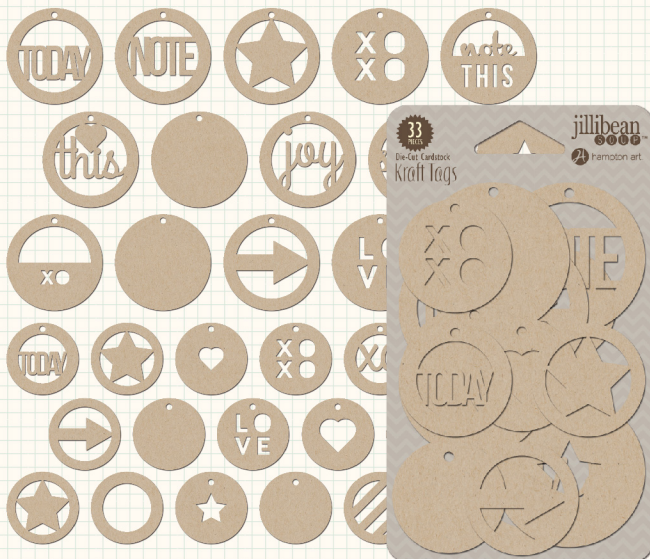

PROUDLY INTRODUCING SOUP STAPLES 3

PAPERS

jb0399 Quick Test

jb0400 Record Your Numbers

jb0401 Wood Floor

jb0402 Blue Print

jb0403 Write Me a Note

jb0404 Read Me

jb0405 Brick Wall

jb0406 One Way Ticket

jb0407 Graph It

jb0408 Kraft Triangle

EMBELLISHMENTS

jb0413 Kraft Tags - Circles

jb0416 Kraft Tape Dots

jb0417 Kraft Tape Smile