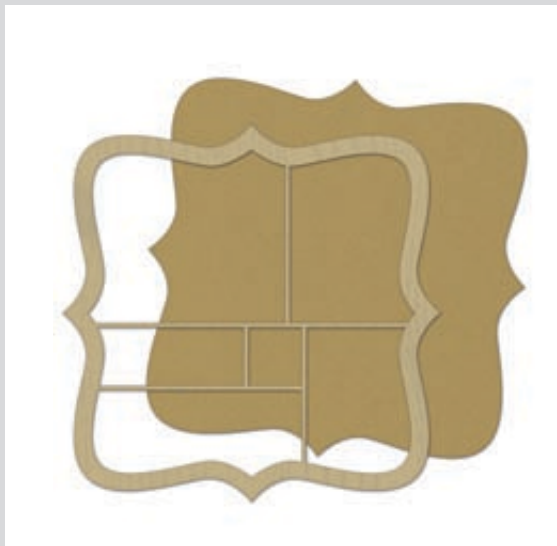

#33413 Mantel

#33414 Long

#33415 Doilie

#33416 Oval

#33417 Owl

#33431 Long Scallop

#33419 Sun Flower

#33420 Blossom

#33421 Dainty Oval

#33425 Bracket

#33426 Oriental

#33427 Double Bracket

#33428 Scallop

#33429 Scallop Corner

#33430 Bracket Bubble

the details...

ADORNit Shaped Shadow Boxes are one-of-a-kind shapes created exclusively for you. Each Shadow Box comes with one 3/4" wood shape and a matching chipboard shaped back. About 12 inches.

add it up...

Bracket Shaped Shadow Box