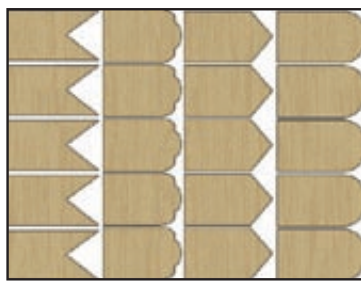

ADORNit

Wood Shapes

for the perfect add-ons

Intricate laser-cut shapes on 1/16" birch wood. Coordinates with but not limited to, our Shaped Shadow Box Collection. Size 6 x 4 1/4 inches.

Everyday

#33446 Family

#33448 Swags

#33449 Snowflakes

#33450 Stackable Snowmen

#33456 Flourishes

#33457 Flower

#33459 Laugh

#33460 Hearts

#33461 Joyful